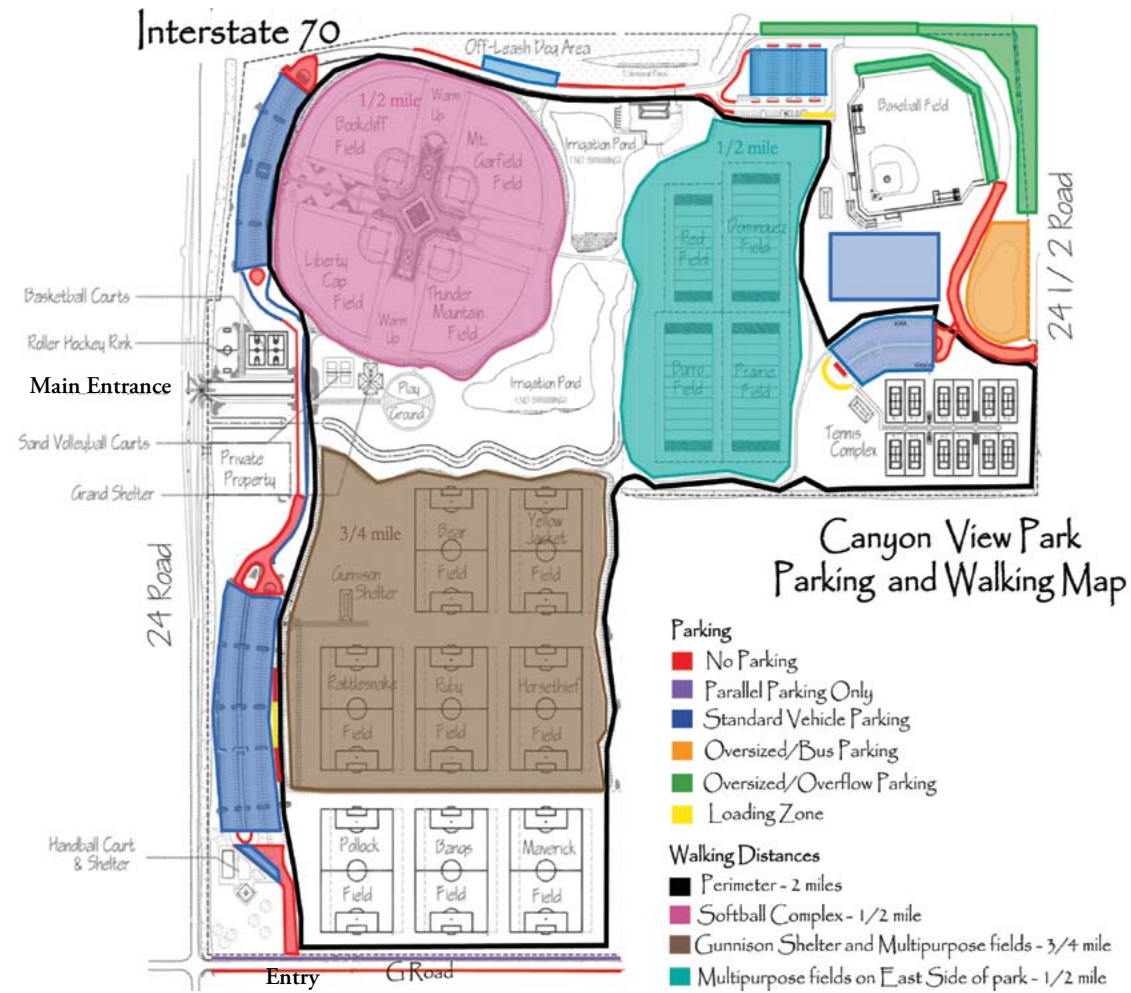

Canyon View Park and Sports Complex

Address: 730 24 Road

Acreage: 110.0

Hours: 5:00 a.m. - Midnight

Description: Premiere park providing the perfect setting for many activities. Shelters, grills, playground equipment, ponds, open space, restrooms, and trails. This complex includes baseball, basketball, dog park, football fields, handball court, Horseshoe court, multi-use fields, softball fields, tennis courts, and sand volleyball

Grand Shelter

Gunnison Shelter

Baseball Shelter

Handball Shelter

Tennis Shelter

Canyon View Parking and Walking Path

Canyon View Park and Sports Complex

Softball Fields

Softball Complex Entry

Softball Complex Playground

Basketball Court

Baseball Field

Dog Park

Handball Court

Horseshoe Court

Sand Volleyball

Playground Equipment

Tennis Courts

Inline Skate Rink

Columbine Park and Sports Complex

Address: 540 28 1/4 Road

Acreage: 12.0

Hours: 5:00 a.m. - Midnight

Description: Basketball court, picnic shelter, grills, playground equipment, restrooms, lighted softball fields, and sand volleyball courts