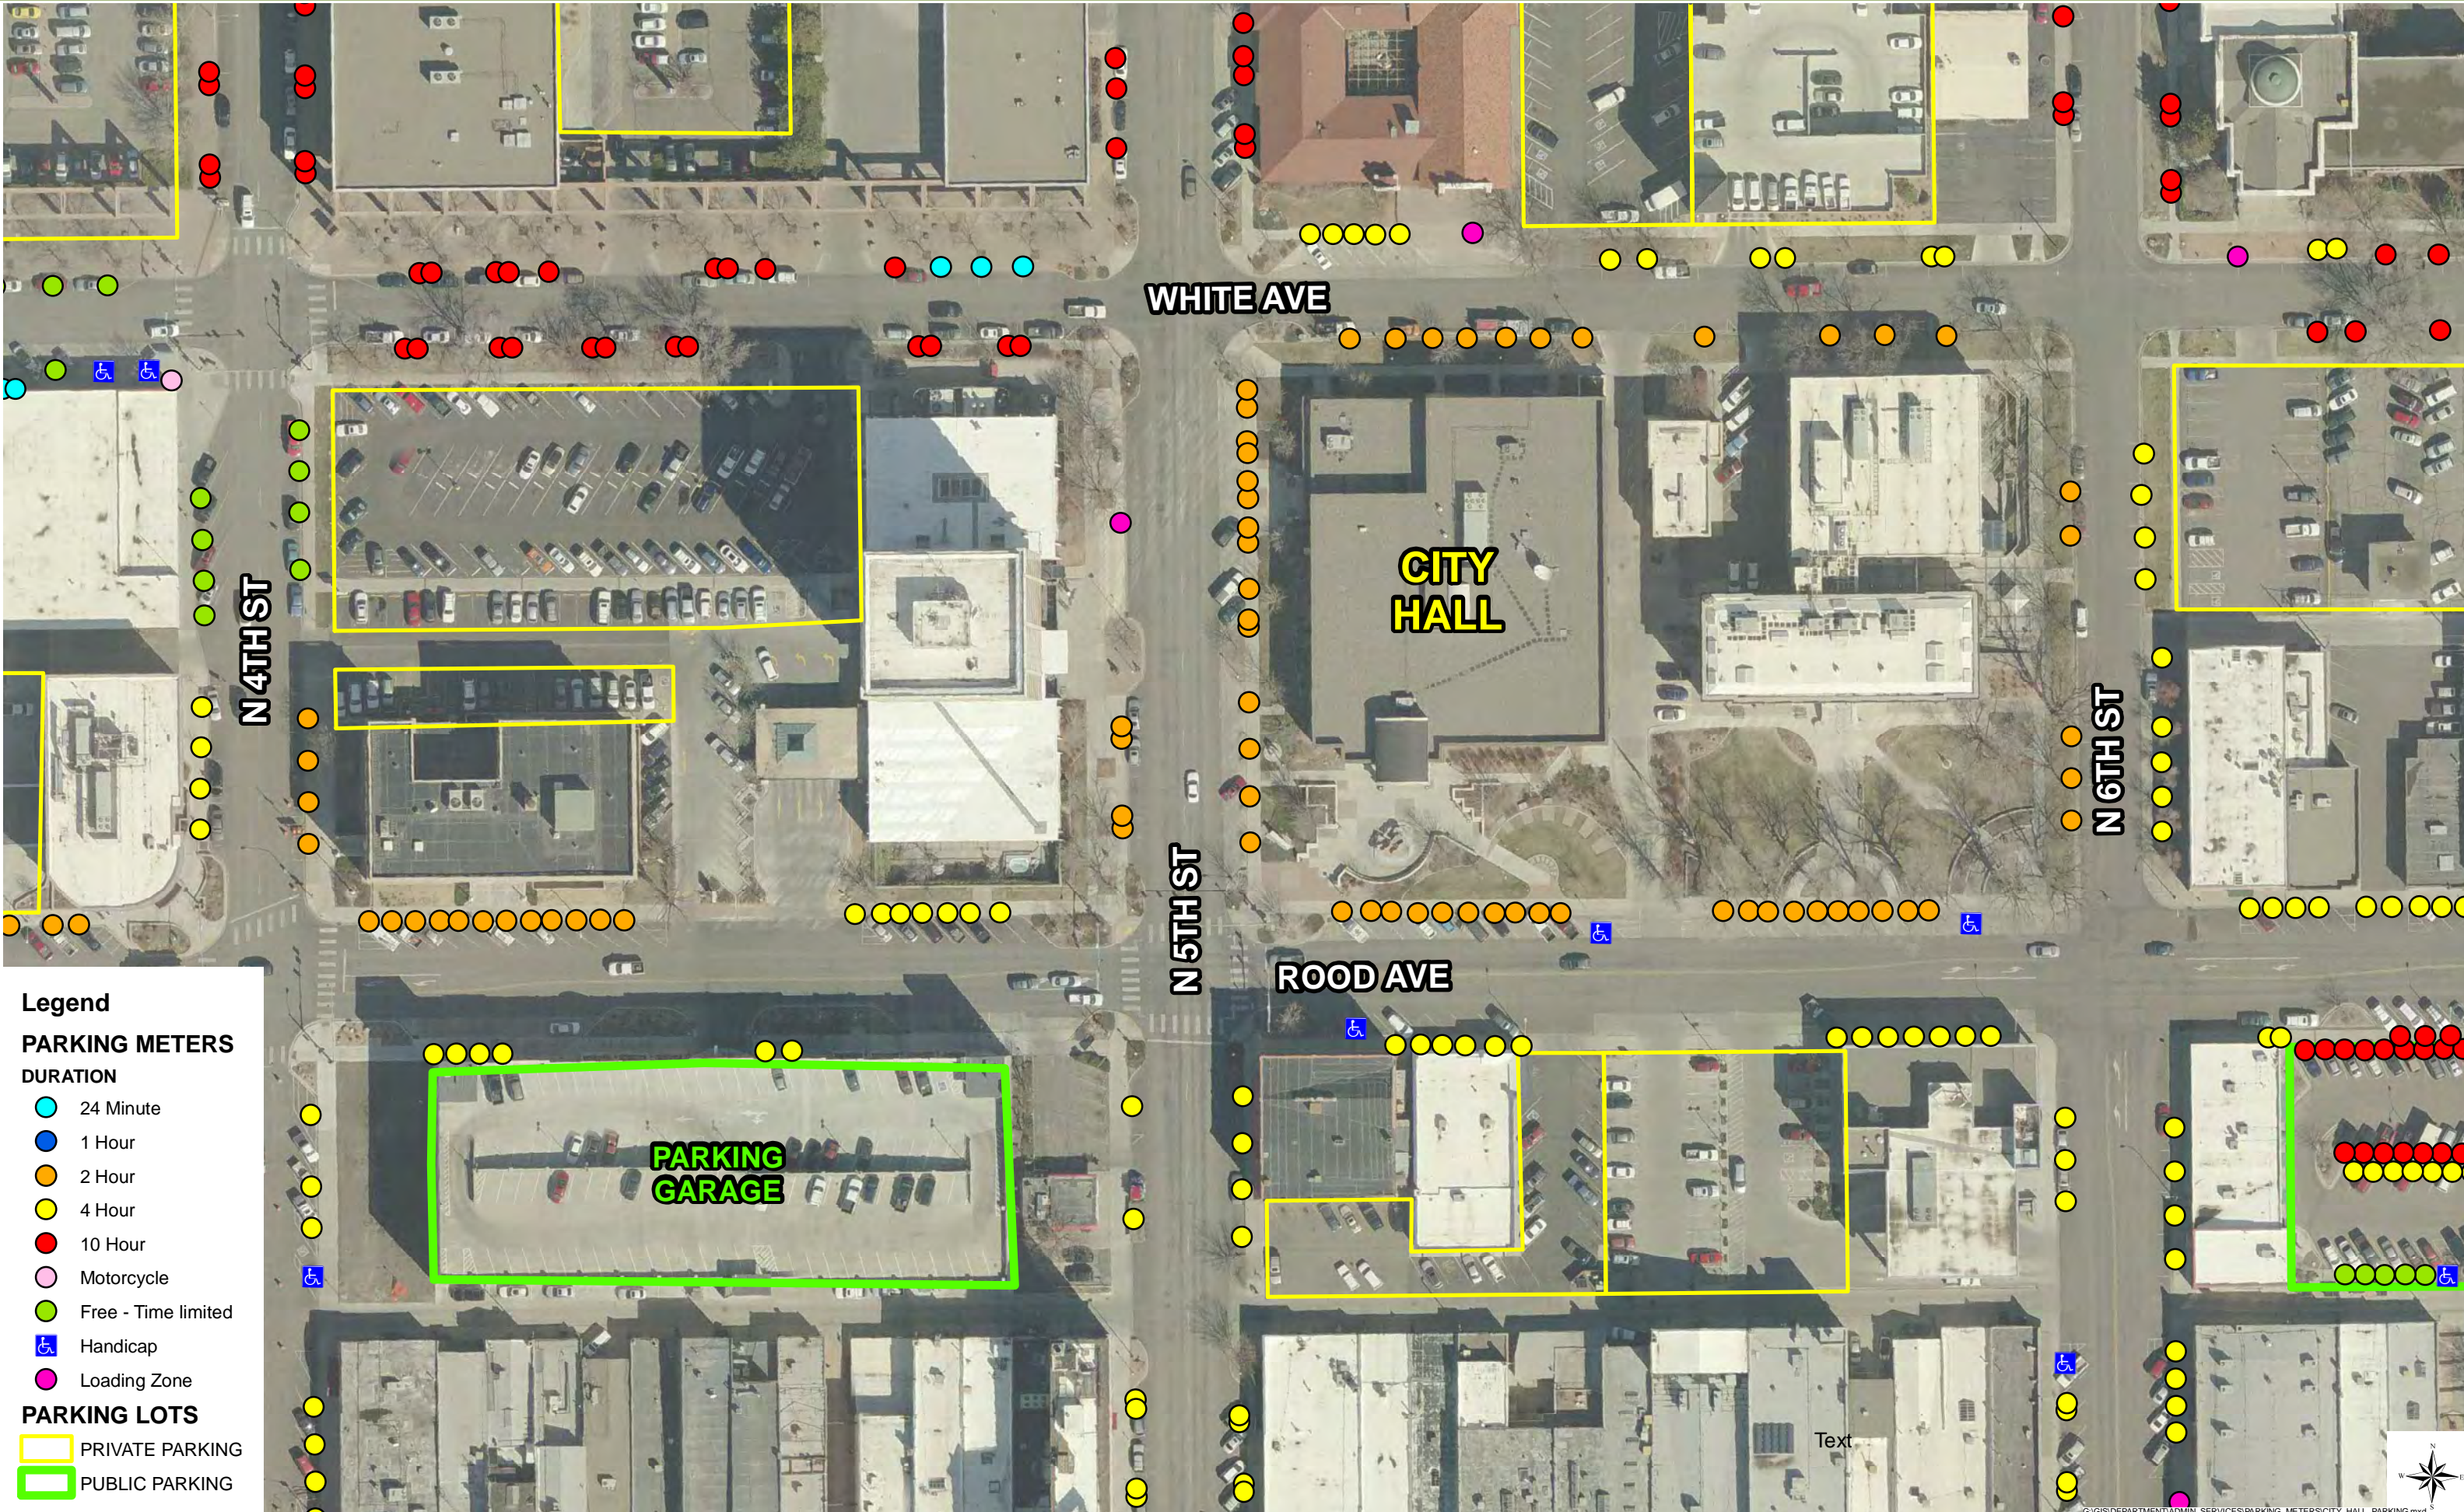

CITY OF GRAND JUNCTION

Legend

PARKING METERS DURATION

- 24 Minute
- 1 Hour
- 2 Hour
- 4 Hour
- 10 Hour
- Motorcycle
- Free - Time limited
- Handicap
- Loading Zone

PARKING LOTS

- PRIVATE PARKING
- PUBLIC PARKING