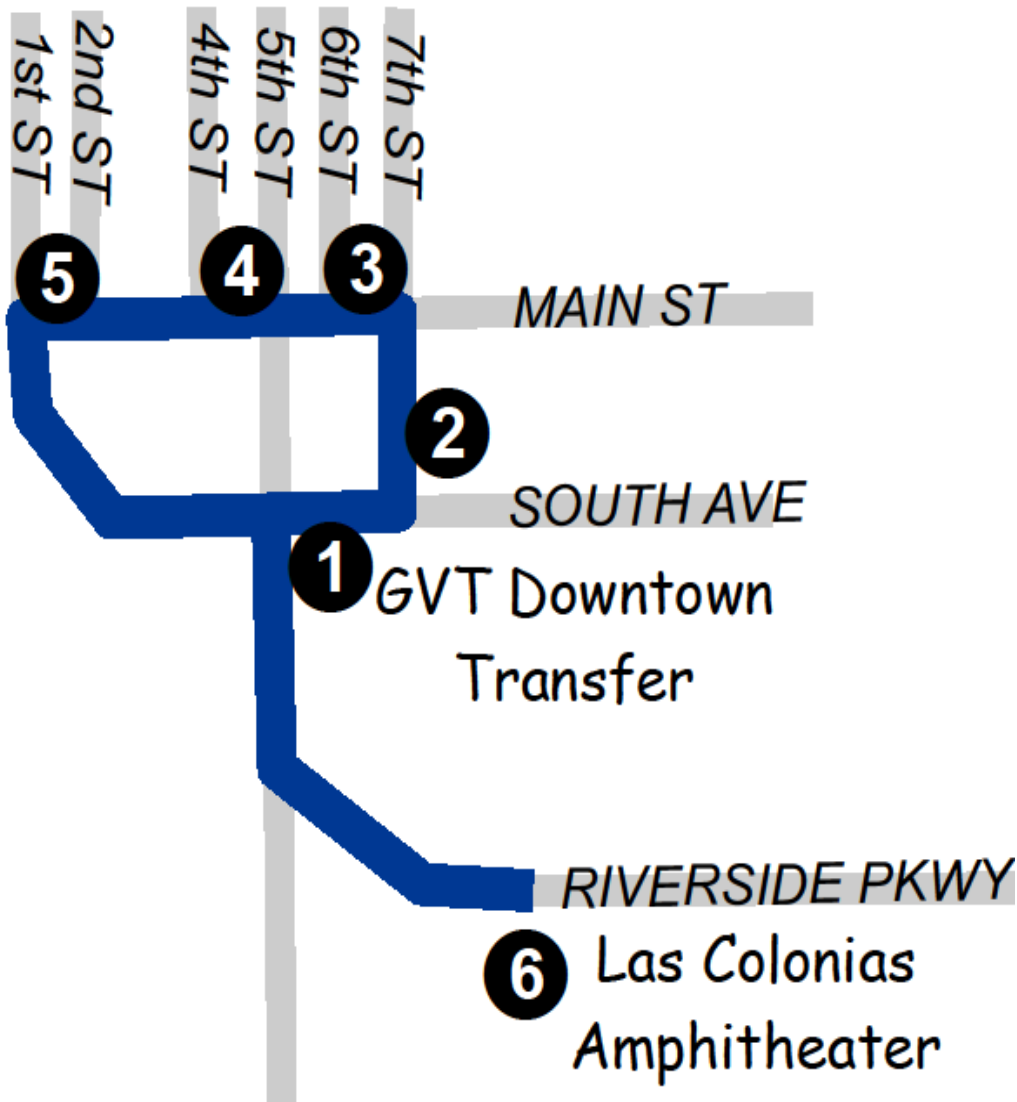

Las Colonias Ampitheater Shuttle Route

Stop # on map	Bus Stop Location
1	GVT Downtown Transfer Facility 525 S. 6th Street
2	GVT bus stop on 7th Street at Enstrom Toffee & Confectionary
3	Main Street between 6th & 7th Street
4	Main Street between 4th & 5th Street
5	Main Street between 1st & 2nd Street
6	Las Colonias Amphitheater

Las Colonias Amphitheater Route

FARE

- The Amphitheater Shuttle Bus costs \$1.50 each time to ride.
- Fixed route passes are accepted for this service.

SCHEDULE

- A bus will arrive at each stop every 20 minutes.
- This service will begin 1.5 hours before the opening act and end 1.5 hours after the end of the act.

QUESTIONS

Call **(970) 256-RIDE (7433)** between 5:00 A.M. and 8:30 P.M. Monday through Saturday or visit our website at **gvt.mesacounty.us**

PLEASE NOTE:

- GVT also has its regular fixed route service in operation. Be sure to look for the bus headsign that says **SPECIAL EVENT**.
- Sandwich signs will be at each designated stop, please wait for the bus near the sign.